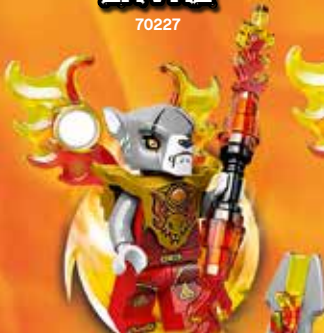

LEGENDS OF CHIMA™

**LAVAL**  
70227

**CRAGGER**  
70227

**ROGON**  
70226

**BLADVIC**  
70225

**GORZAN**  
70222

**WORRIZ**  
70220

**RAZAR**  
70223

**FLINX**  
70221

A white cat-like minifigure with a blue and white outfit, holding a large grey and blue weapon.

**SIR FANGAR**

70224

A brown bear-like minifigure with a blue and white outfit, holding a blue and white chain weapon.