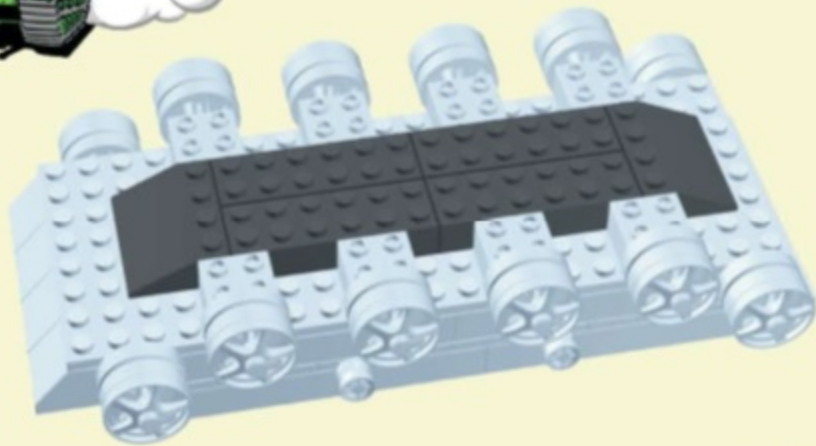

X4

X4

X2

X1

X1

X1

X1

X1

X2

X6

X1

X2

X1