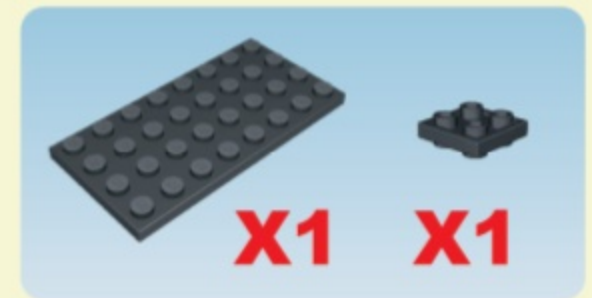

SECRET MISSION

SMALL ARMY

COBI

COBI

500+5

102

2601

500+5

Works with other LEGO Technic sets.
Compatible with minifigures from other sets.
Small parts. Not for children under 3 years.

WARNING: CHOKING HAZARD.
Small parts. Not for children under 3 years.

 **WARNING: CHOKING HAZARD-**
Toy contains small parts.
Not for children under 3 years.